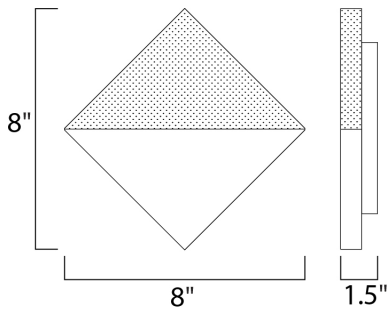

PRODUCT DESCRIPTION

MEASUREMENTS

DIMENSION : 8" W x 8" H x 1.5" Ext
 MAX OAH : 1.5" OAH 6.5" W x 0.83" H
 HANGING WEIGHT : 2.97 lb

LAMPING

INPUT VOLTAGE : 120V
 LUMENS : 700 Rated (658 Del.)
 BULB : 1 x 10W LED PCB Integrated , 10W Total
 BULB INCLUDED : (Integrated)
 DIMMABLE : Triac CL
 CRI : 90+ CRI
 COLOR_TEMP : 3000K

FINISHES OPTION

-  Satin Aluminum (SA)
-  White (WT)

MATERIAL

Aluminum, Acrylic

RATINGS

cETLus
 Wet Location
 For Outdoor
 ADA

ADDITIONAL

INSTALL UP/DOWN: Any
 RATED LIFE 50000 Hours
 OPERATING TEMPERATURE:
 -20°C (-4°F), 40°C (104°F)